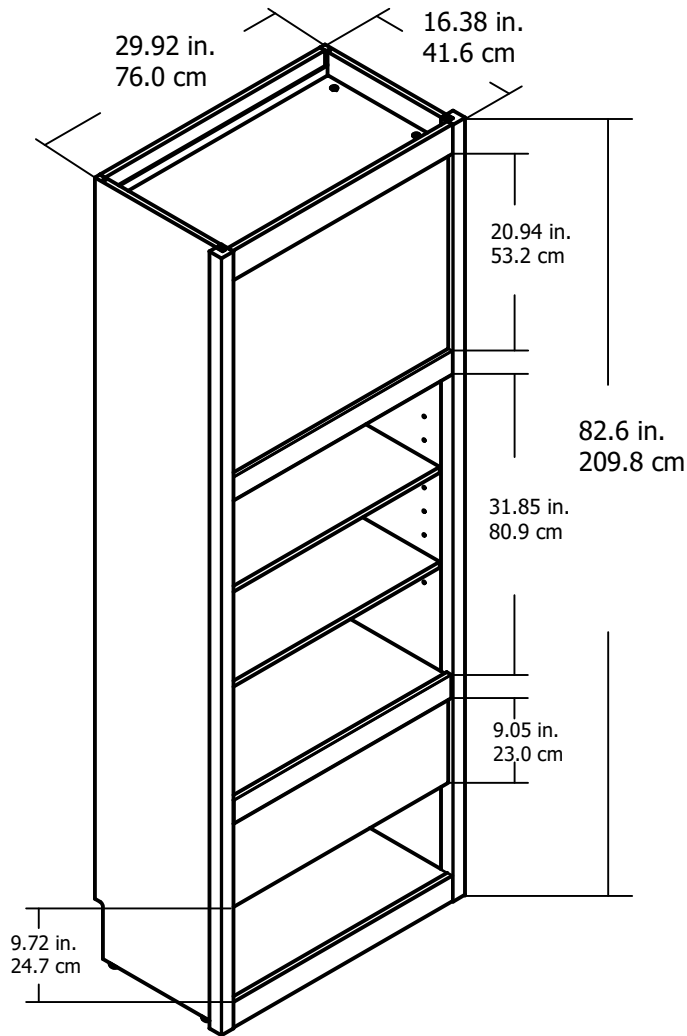

8169

Wood Breakdown:  
PB 90% & 5% MDF

Total storage: 17.52 cubic feet

Overall Product Size:

29.92 in. W x 16.38 in. D x 82.6 in. H

76.0 cm W x 41.6 cm D x 209.8 cm H

Maximum Weight Capacities  
Unit Weight: 134 lbs. (60.78 kg)