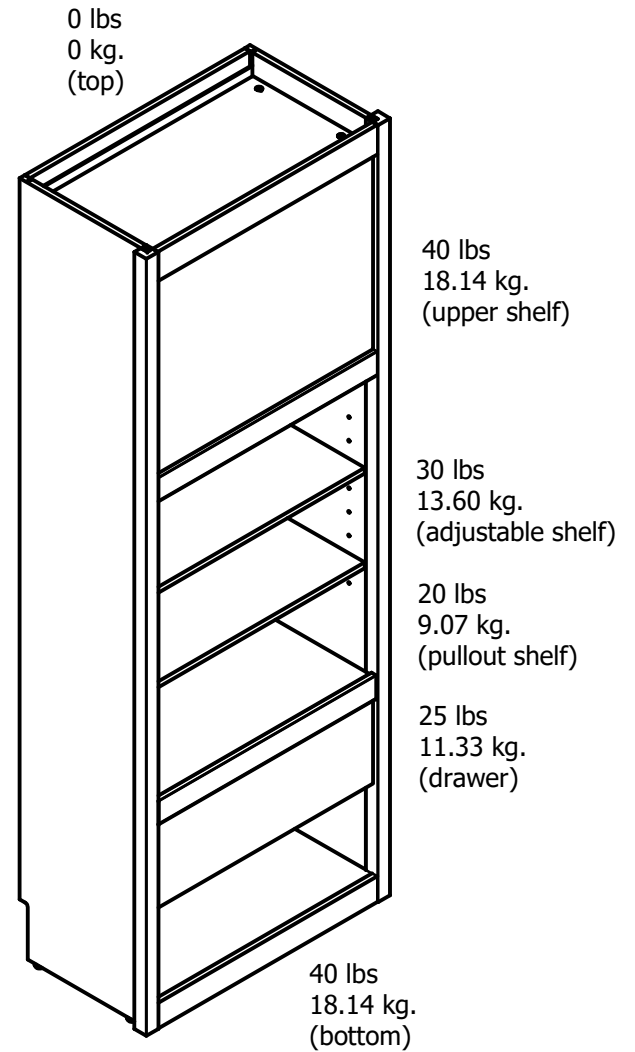

8169

Wood Breakdown:  
PB 90% & 5% MDF

Total storage: 17.52 cubic feet

Overall Product Size:

29.92 in. W x 16.38 in. D x 82.6 in. H

76.0 cm W x 41.6 cm D x 209.8 cm H

Maximum Weight Capacities  
Unit Weight: 134 lbs. (60.78 kg)